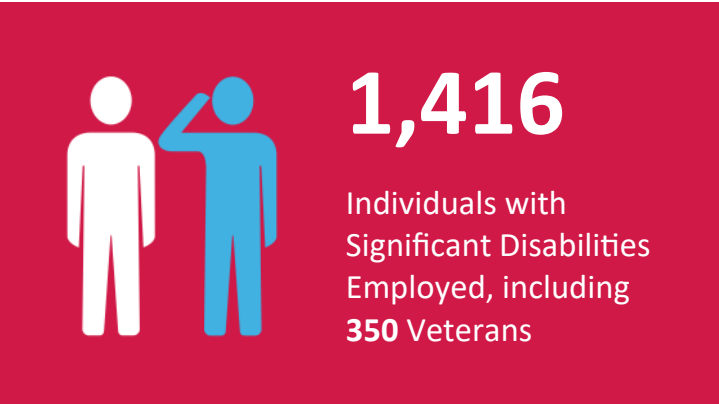

Washington: Disability Employment Statistics

Washington By the Numbers:

Population and Employment Statistics¹

Working Age Population with a Disability (18-64): **474,653**

Percentage that did not work by Disability Type

Cognitive	59.3%
Hearing	35.9%
Ambulatory	64.2%
Visual	45.7%

SourceAmerica/AbilityOne Network By the Numbers²

15 nonprofit agencies headquartered in Washington participated in the program as SourceAmerica®/AbilityOne® authorized providers.