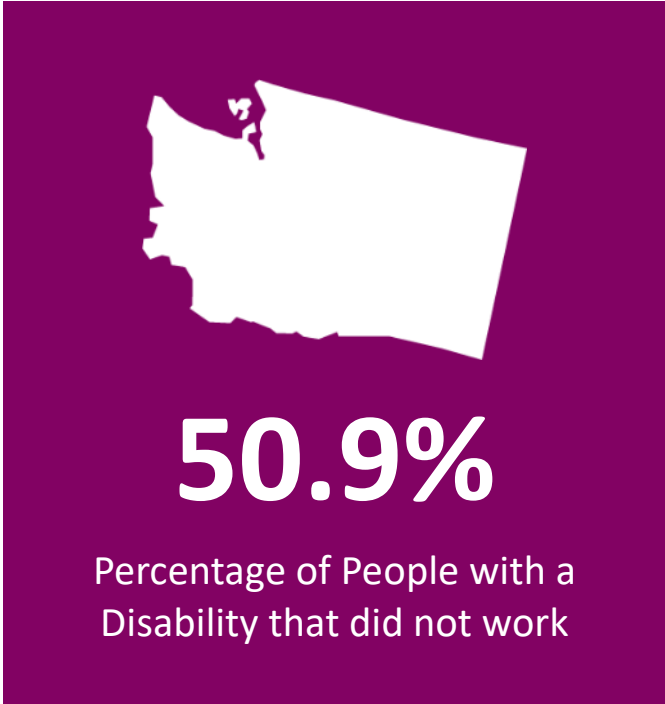

Washington: Disability Employment Statistics

Washington By the Numbers:

Population and Employment Statistics¹

Working Age Population with a Disability (18-64): **474,653**

Percentage that did not work by Disability Type

Cognitive	59.3%
Hearing	35.9%
Ambulatory	64.2%
Visual	45.7%

SourceAmerica/AbilityOne Network By the Numbers²

15 nonprofit agencies headquartered in Washington participated in the program as SourceAmerica®/AbilityOne® authorized providers.

¹ Data from 2019 American Community Survey - <https://data.census.gov/cedsci/>

² Fiscal Year 2022

About SourceAmerica

SourceAmerica connects government customers and other organizations to a national network of AbilityOne® authorized providers that hire a talented segment of the workforce—people with disabilities. Established in 1974, SourceAmerica is committed to increasing economic and social inclusion and advocating for a more accessible future of work for people with disabilities. SourceAmerica, an [AbilityOne®](#) authorized enterprise, harnesses the momentum and boosts the capability of its network and customers as a leading job connector for the disability community. To learn more, visit SourceAmerica.org and follow @SourceAmerica on [Facebook](#), [Twitter](#), [Instagram](#), and [LinkedIn](#).