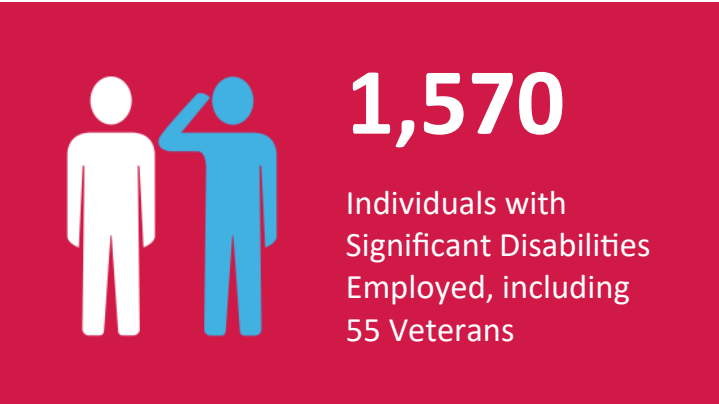

Michigan: Disability Employment Statistics

Michigan By the Numbers:

Population and Employment Statistics¹

Working Age Population with a Disability (18-64): **738,803**

Percentage that did not work by Disability Type

Cognitive	61%
Hearing	40.1%
Ambulatory	71%
Visual	47.2%

SourceAmerica/AbilityOne Network By the Numbers²

16 nonprofit agencies headquartered in Michigan participated in the program as SourceAmerica®/AbilityOne® authorized providers.