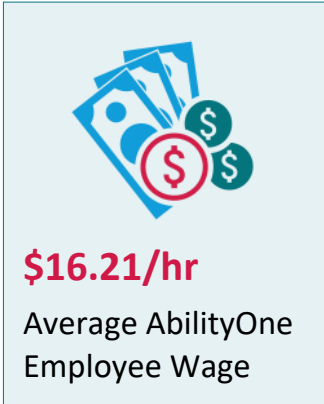

SourceAmerica/AbilityOne Network By the Numbers²

16 nonprofit agencies headquartered in Michigan participated in the program as SourceAmerica®/AbilityOne® authorized providers.