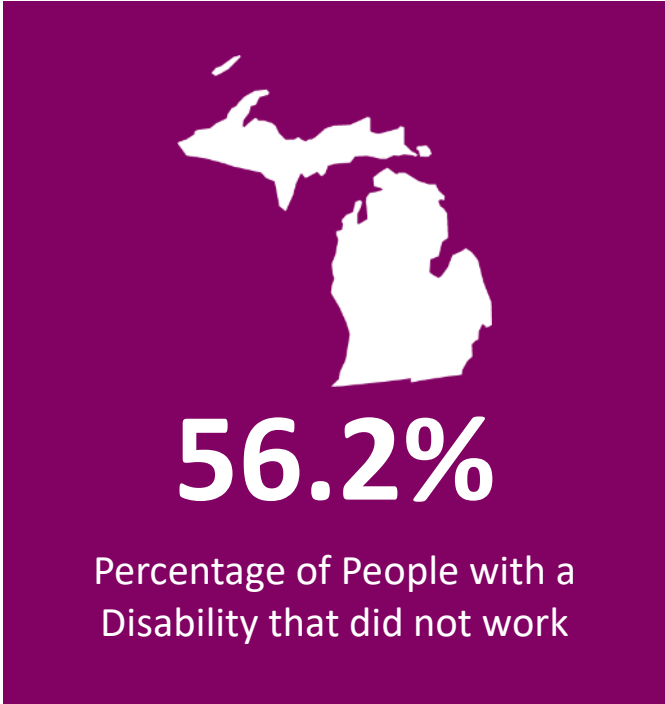

Michigan: Disability Employment Statistics

Michigan By the Numbers:

Population and Employment Statistics¹

Working Age Population with a Disability (18-64): **738,803**

Percentage that did not work by Disability Type

Cognitive	61%
Hearing	40.1%
Ambulatory	71%
Visual	47.2%

SourceAmerica/AbilityOne Network By the Numbers²

16 nonprofit agencies headquartered in Michigan participated in the program as SourceAmerica®/AbilityOne® authorized providers.

¹ Data from 2019 American Community Survey - <https://data.census.gov/cedsci/>

² Fiscal Year 2022

About SourceAmerica

SourceAmerica connects government customers and other organizations to a national network of AbilityOne® authorized providers that hire a talented segment of the workforce—people with disabilities. Established in 1974, SourceAmerica is committed to increasing economic and social inclusion and advocating for a more accessible future of work for people with disabilities. SourceAmerica, an AbilityOne® authorized enterprise, harnesses the momentum and boosts the capability of its network and customers as a leading job connector for the disability community. To learn more, visit SourceAmerica.org and follow @SourceAmerica on [Facebook](#), [Twitter](#), [Instagram](#), and [LinkedIn](#).